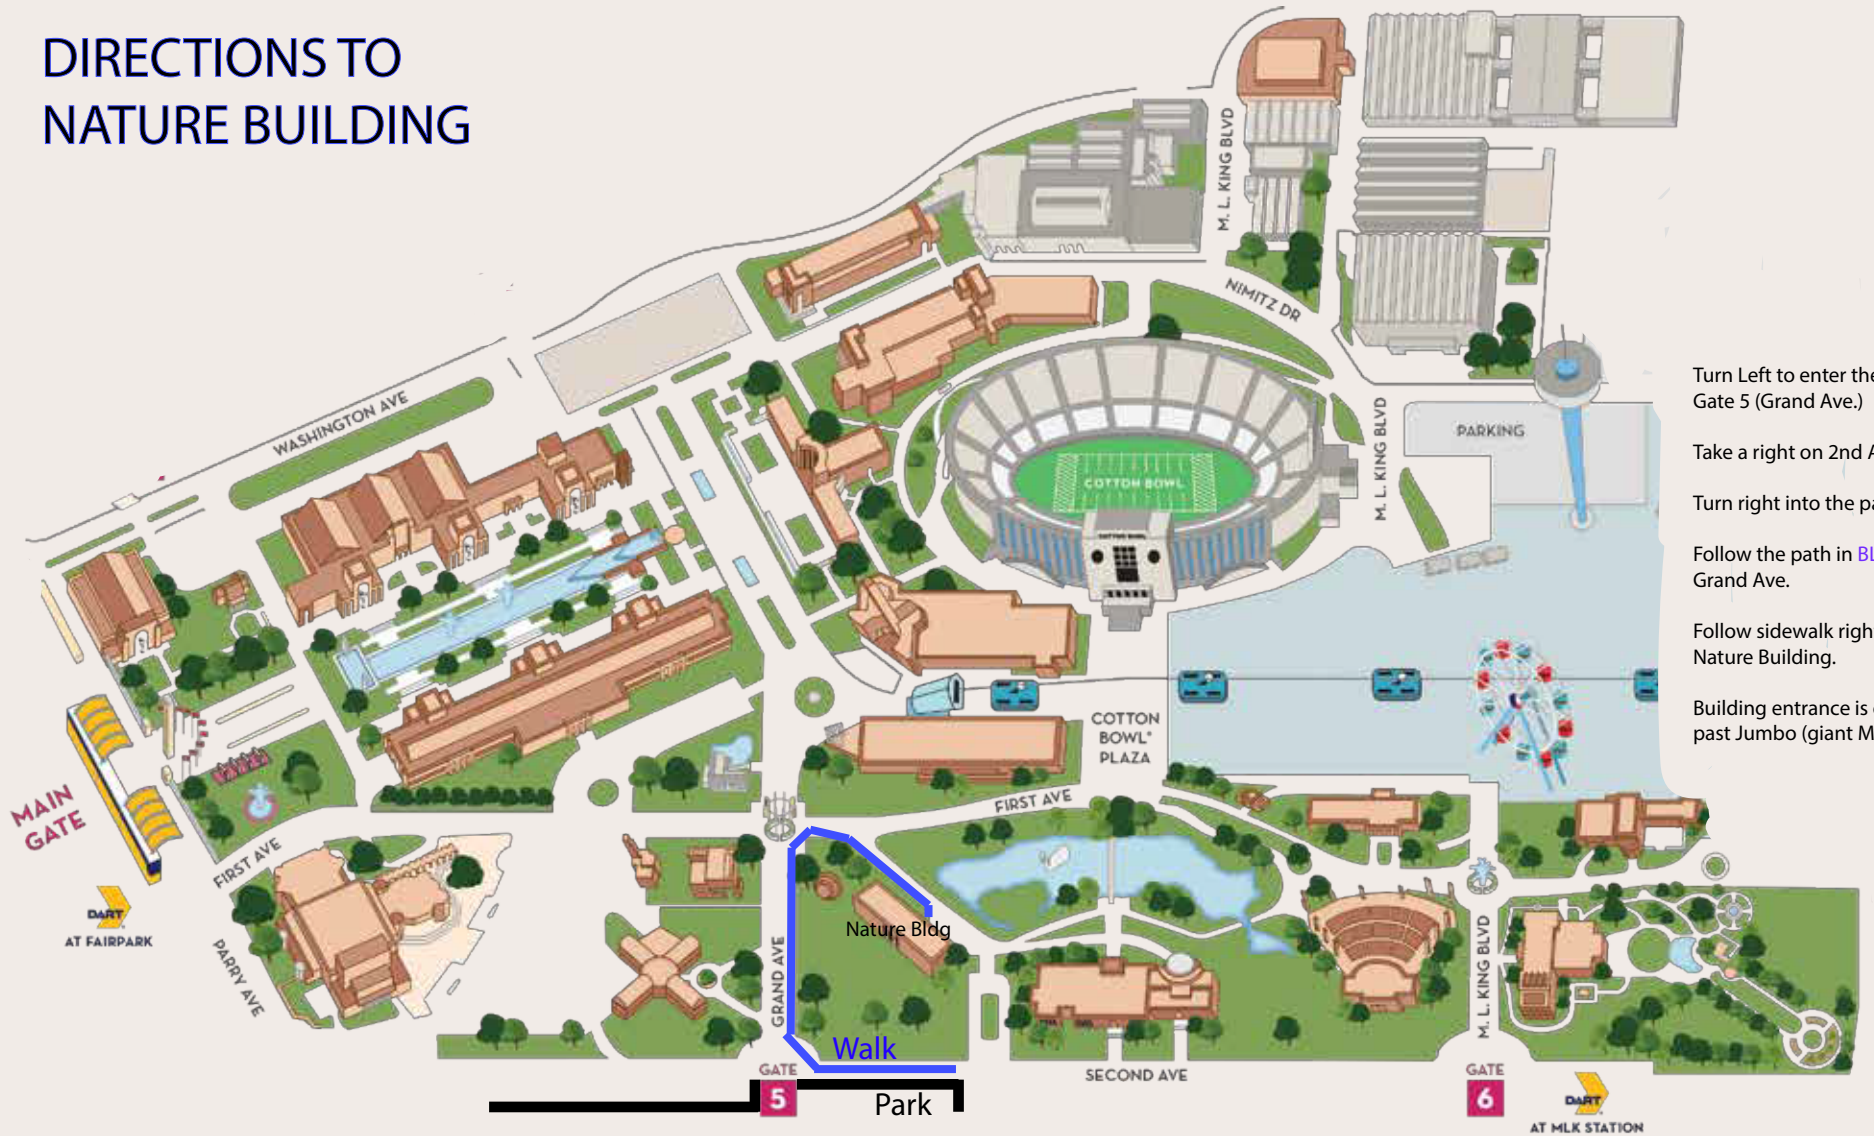

DIRECTIONS TO NATURE BUILDING

Turn Left to enter the Park at Gate 5 (Grand Ave.)

Take a right on 2nd Ave.

Turn right into the parking lot

Follow the path in **BLUE** up Grand Ave.

Follow sidewalk right to the Nature Building.

Building entrance is on the right past Jumbo (giant Mastodon)